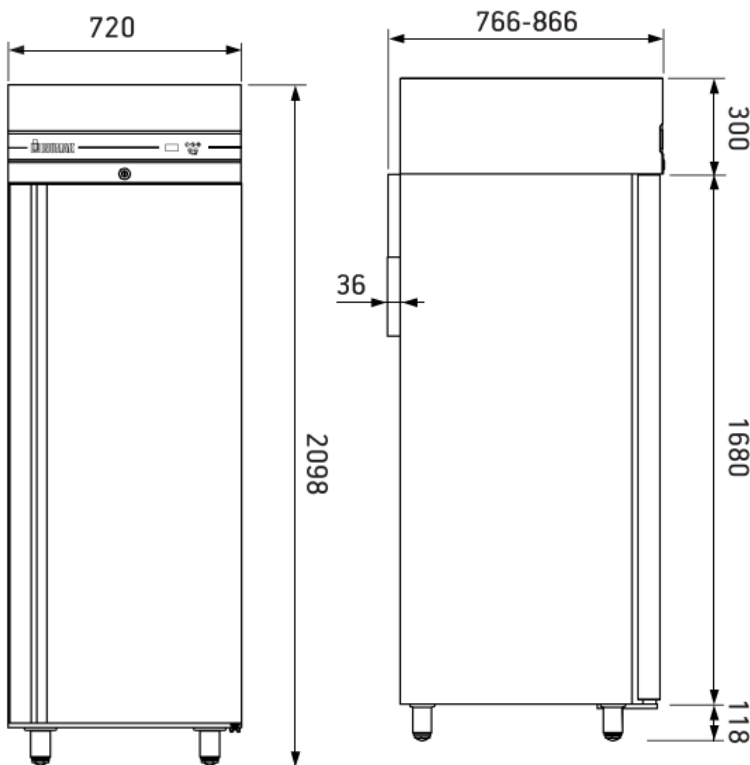

UFI1170

Single Door Upright Fridge

- 654L
- European design and manufacture
- On castors
- Embedded controller
- Ambient temperature of 43°C
- High quality AISI 304/18/8-10
- Stainless steel interior and exterior
- Internal corners rounded for ease of cleaning
- Self closing door
- Reversible door
- R290 gas
- Operating temp: -2°C to 8°C
- Gastronorm size – 2 x 1 size trays (lengthways)
- 22 x 2/1 x 65mm deep pans per door capacity
- Supplied with 5 shelves per door
- Internal usable space 550 x 660 x 1250mm
- Manufacture code: CAP172/AUS

Shown on legs,
supplied on castors

Castors will add
30mm to the height

Technical Specifications

Power: 0.56kW

Voltage: 240V

Dimensions: 720 x 870 x 2115mm

Weight: 145kg

Origin: Greece