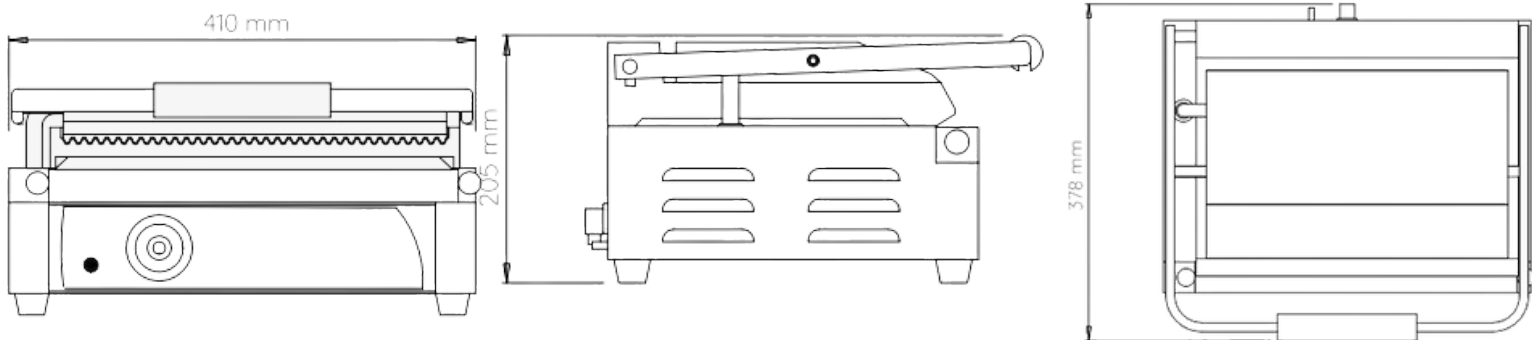

The Anvil logo features a red circle with a white stylized 'A' inside, followed by the word 'ANVIL' in a bold, white, sans-serif font on a black background.

# PANINI PRESS SINGLE FLAT TOP / FLAT BOTTOM TSS2001

- Use for panini sandwiches
- Perfect for delis, bars, cafes and many other food service operators
- Allows operator to create a smooth effect on the exposed surface of the food
- An adjustable top plate for a variety of food thickness
- Heavy duty cast iron plates
- Self balancing upper grill plate
- Thermostatically controlled between 50°C and 300°C
- Drip cup to catch excess grease
- Heat resistant handle
- Pilot light indicated when plates are energised

## Specifications

Voltage: 240V

Power: 2.6kW

Size: 410 X 378 X 205mm

Weight: 22kg

Origin: China

Warranty: 12 Months Warranty